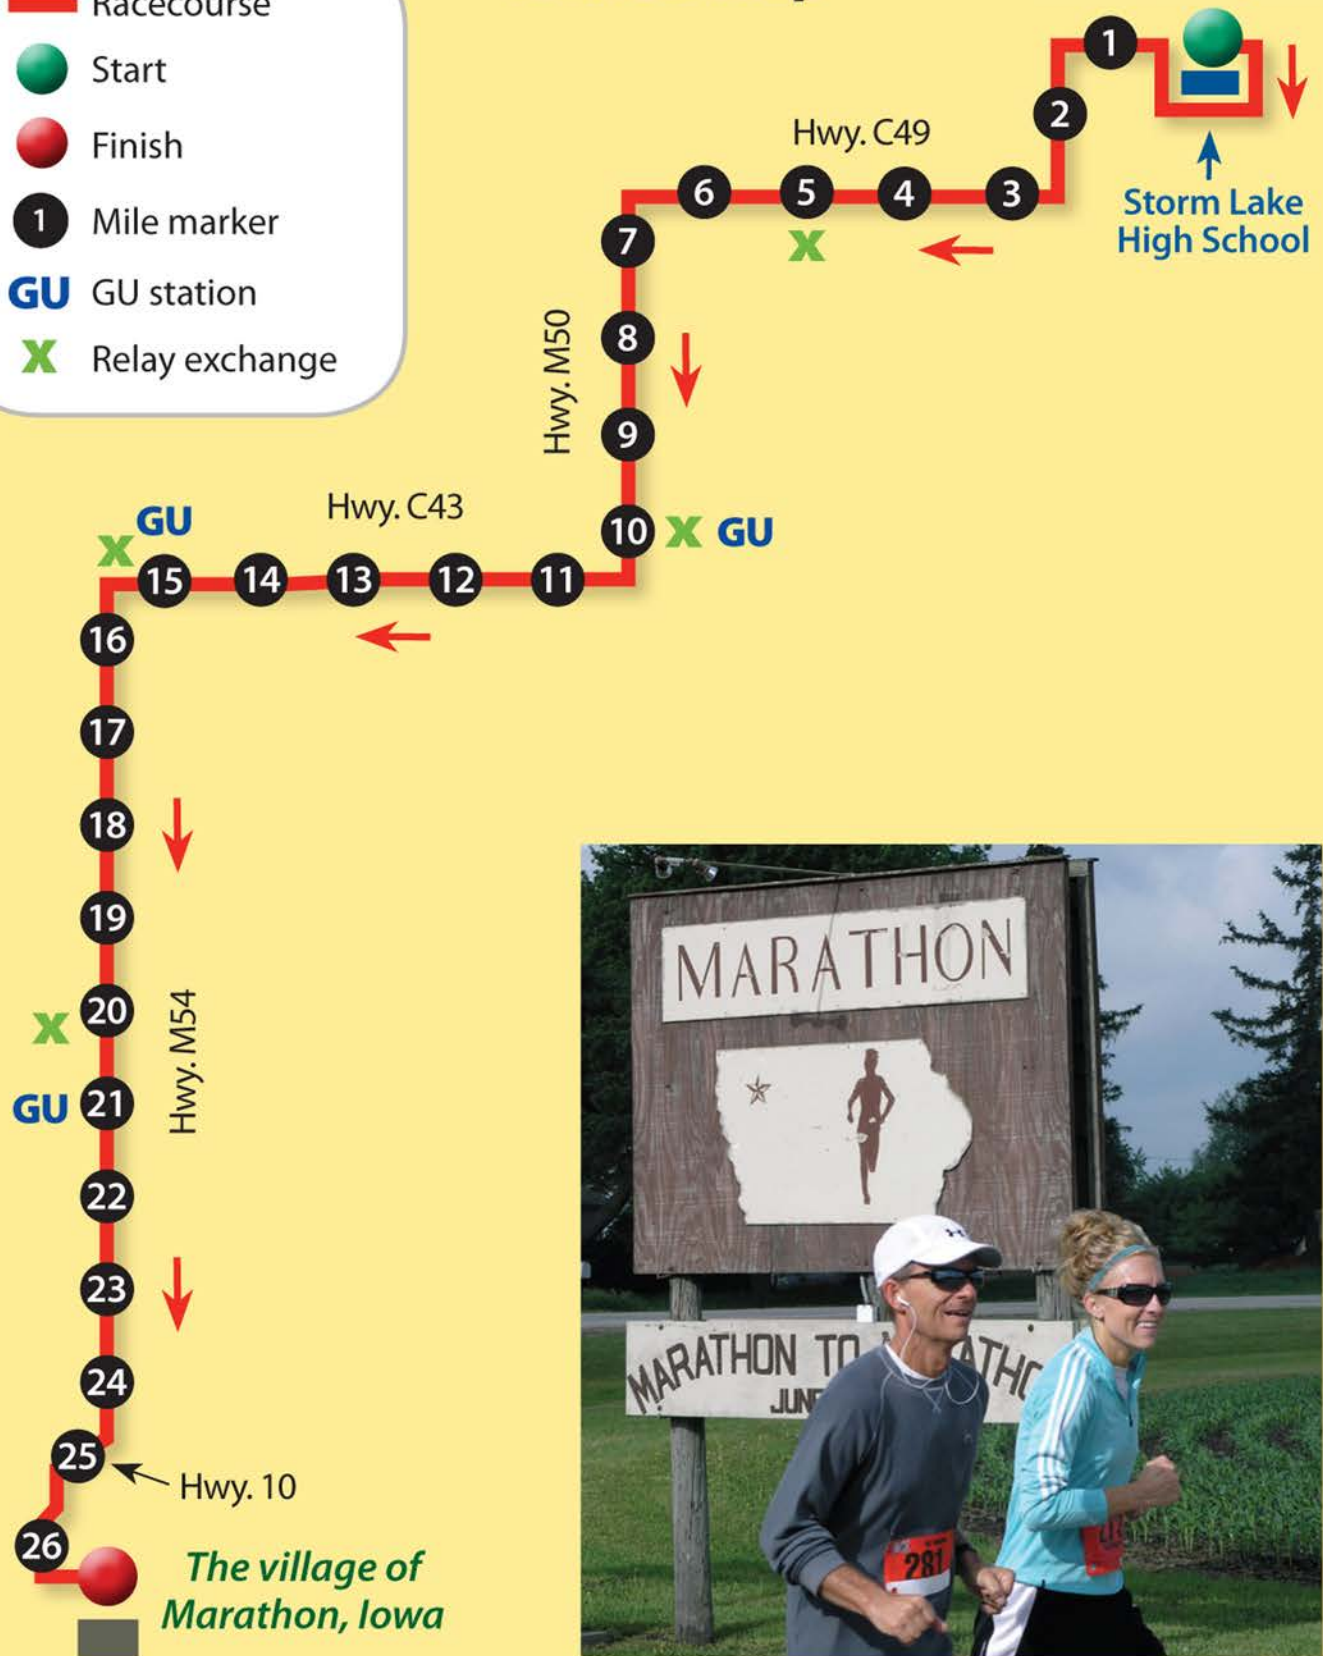

Course Map

Storm Lake, Iowa

- Racecourse
- Start
- Finish
- 1 Mile marker
- GU GU station
- X Relay exchange

Marathon
Community Center